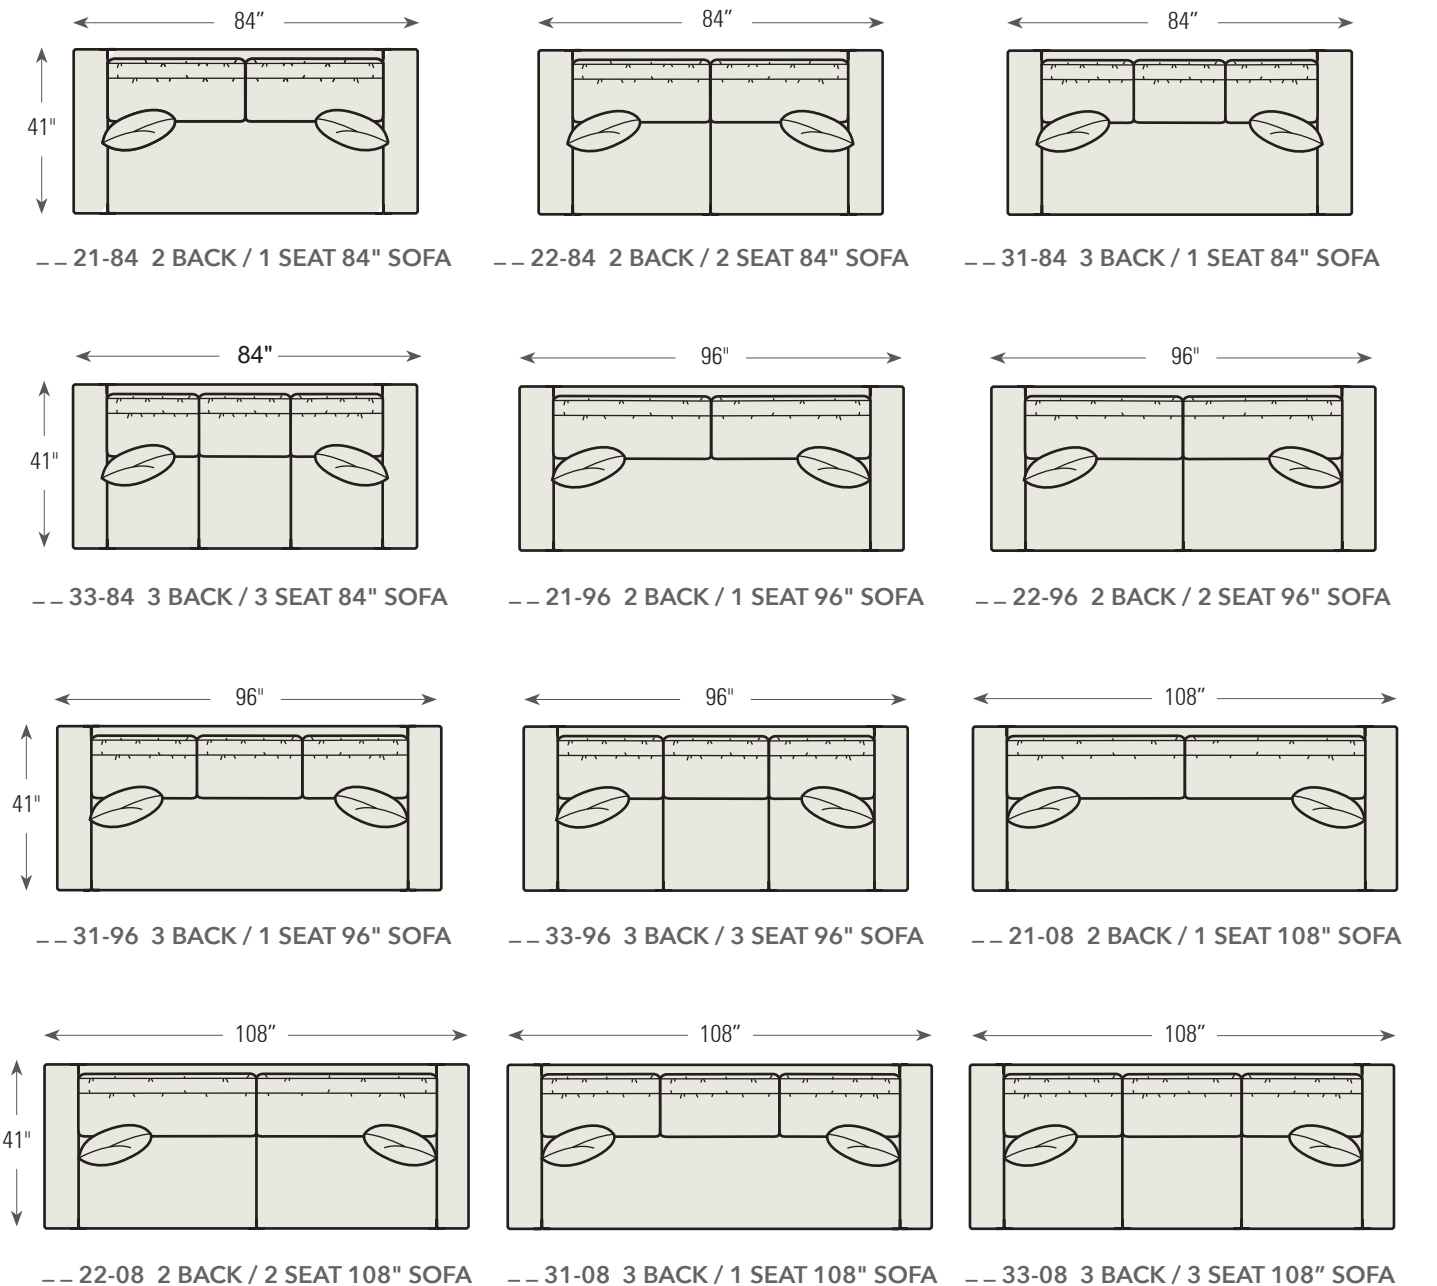

7 Series Design Your Own

Create your own personalized upholstery.

Choose your arm style, number of backs and seat cushions, select the base and length for your custom sofa.

7						
ARM STYLE	BACKS	SEATS	BASE D/U	SOFA LENGTH		

Standards:

Loose Pillow Backs / French Seams
H37 SD24 AH25 OD41
Approx. Seat Height: 19
Standard With Two 21" Throw Pillows

1. 1 Select Arm Style
2. 2 Select # of Backs & Seats
3. 3 Select Base Dressmaker/Upholstered
4. 4 Select Sofa Length

74 Rolled Arm	#Backs/Seats	Base	Sofa Lengths"
7421 Sofa	(2)Backs / (1) Seat	D / U	84 - 96 - 08(108)"
7422 Sofa	(2)Backs / (2) Seat	D / U	84 - 96 - 08(108)"
7431 Sofa	(3)Backs / (1) Seat	D / U	84 - 96 - 08(108)"
7433 Sofa	(3)Backs / (3) Seat	D / U	84 - 96 - 08(108)"

75 English Arm	#Backs/Seats	Base	Sofa Lengths"
7521 Sofa	(2)Backs / (1) Seat	D / U	84 - 96 - 08(108)"
7522 Sofa	(2)Backs / (2) Seat	D / U	84 - 96 - 08(108)"
7531 Sofa	(3)Backs / (1) Seat	D / U	84 - 96 - 08(108)"
7533 Sofa	(3)Backs / (3) Seat	D / U	84 - 96 - 08(108)"

76 Track Arm	#Backs/Seats	Base	Sofa Lengths"
7621 Sofa	(2)Backs / (1) Seat	D / U	84 - 96 - 08(108)"
7622 Sofa	(2)Backs / (2) Seat	D / U	84 - 96 - 08(108)"
7631 Sofa	(3)Backs / (1) Seat	D / U	84 - 96 - 08(108)"
7633 Sofa	(3)Backs / (3) Seat	D / U	84 - 96 - 08(108)"